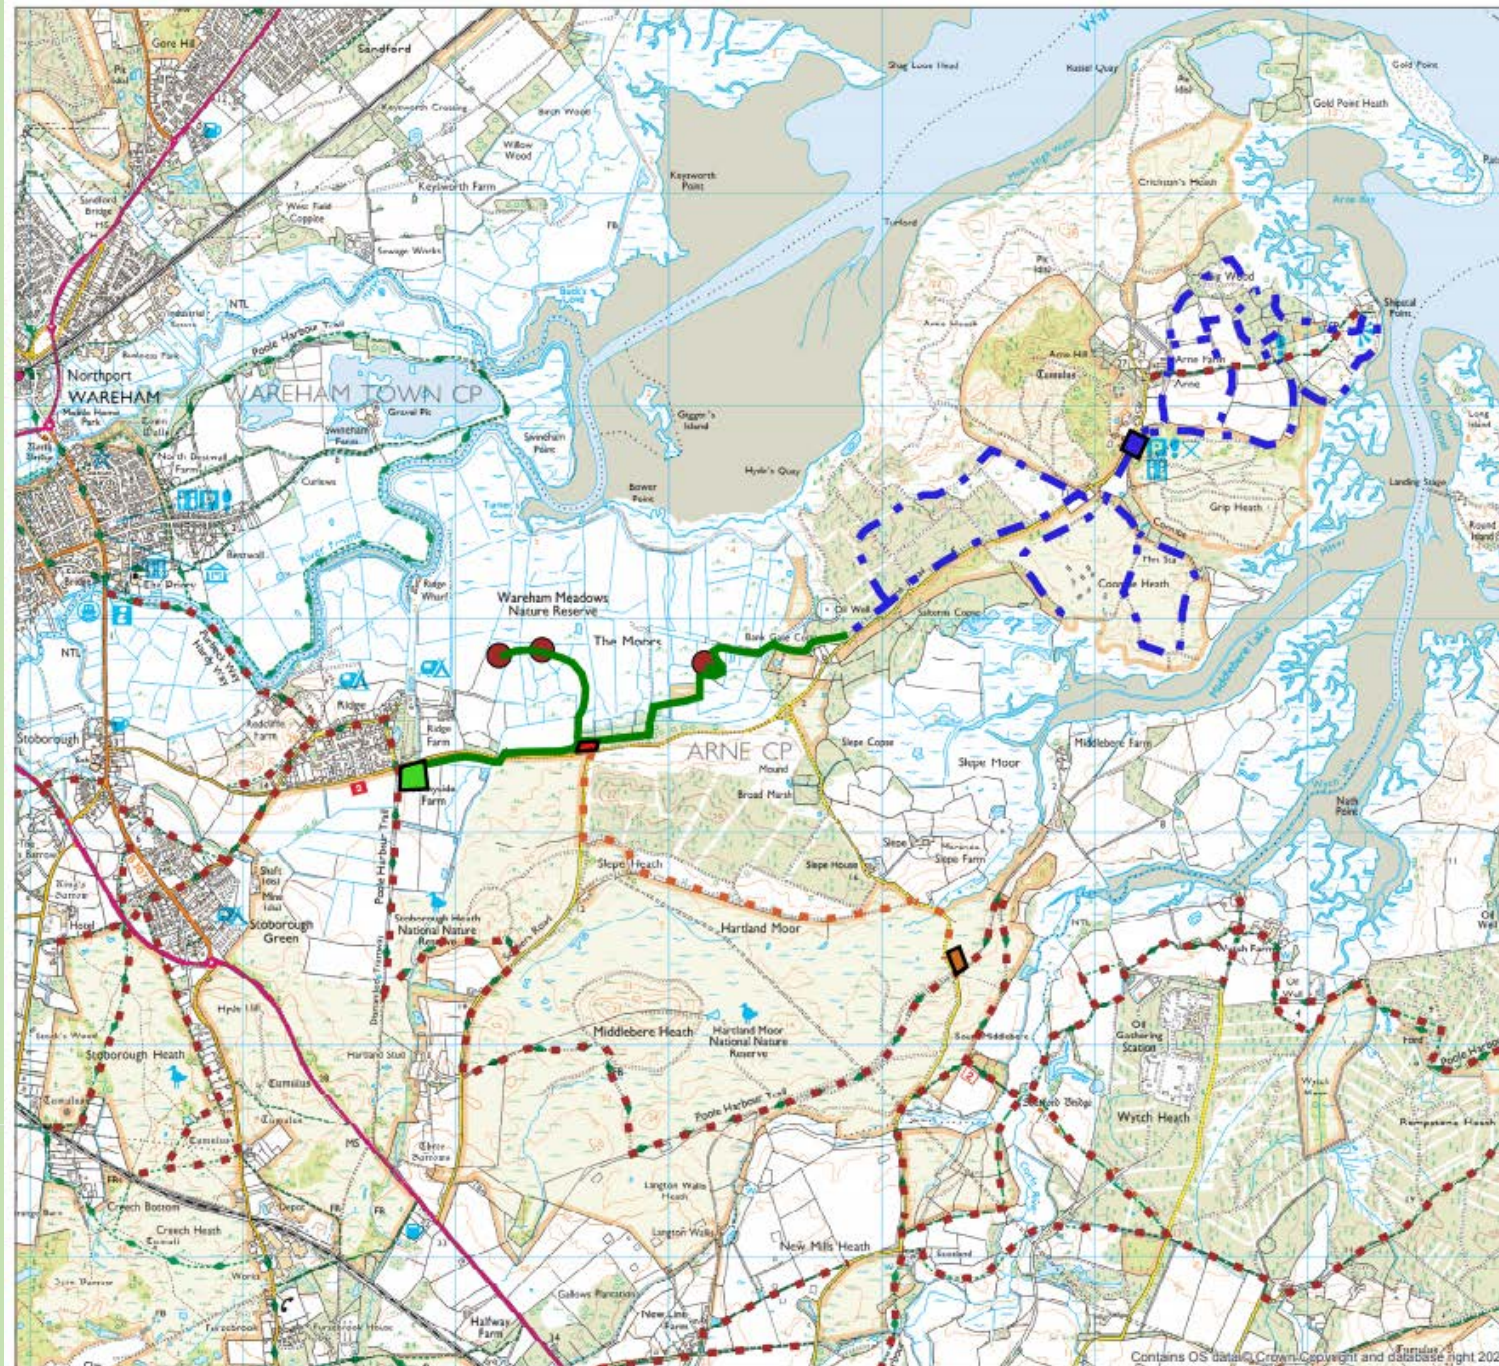

## Access Routes Including Arne Moors Proposed Access

### Legend:

- NE Sunnyside Car Park
- RSPB Car Park
- NT Middlebere Car Park
- Disabled Parking
- RSPB Access Routes
- NT Access Routes
- Public Access Routes
- Arne Moors Access Routes
- Viewpoint

### Acknowledgements & Notes:

Created by:  
 © Crown Copyright. All rights reserved. RSPB licence 100021787 © Crown Copyright, RSPB Permit Number: 60271.

Map scale = 1:22,661

Date printed: 16/04/2021

Contains OS data, Crown Copyright and database right 2020